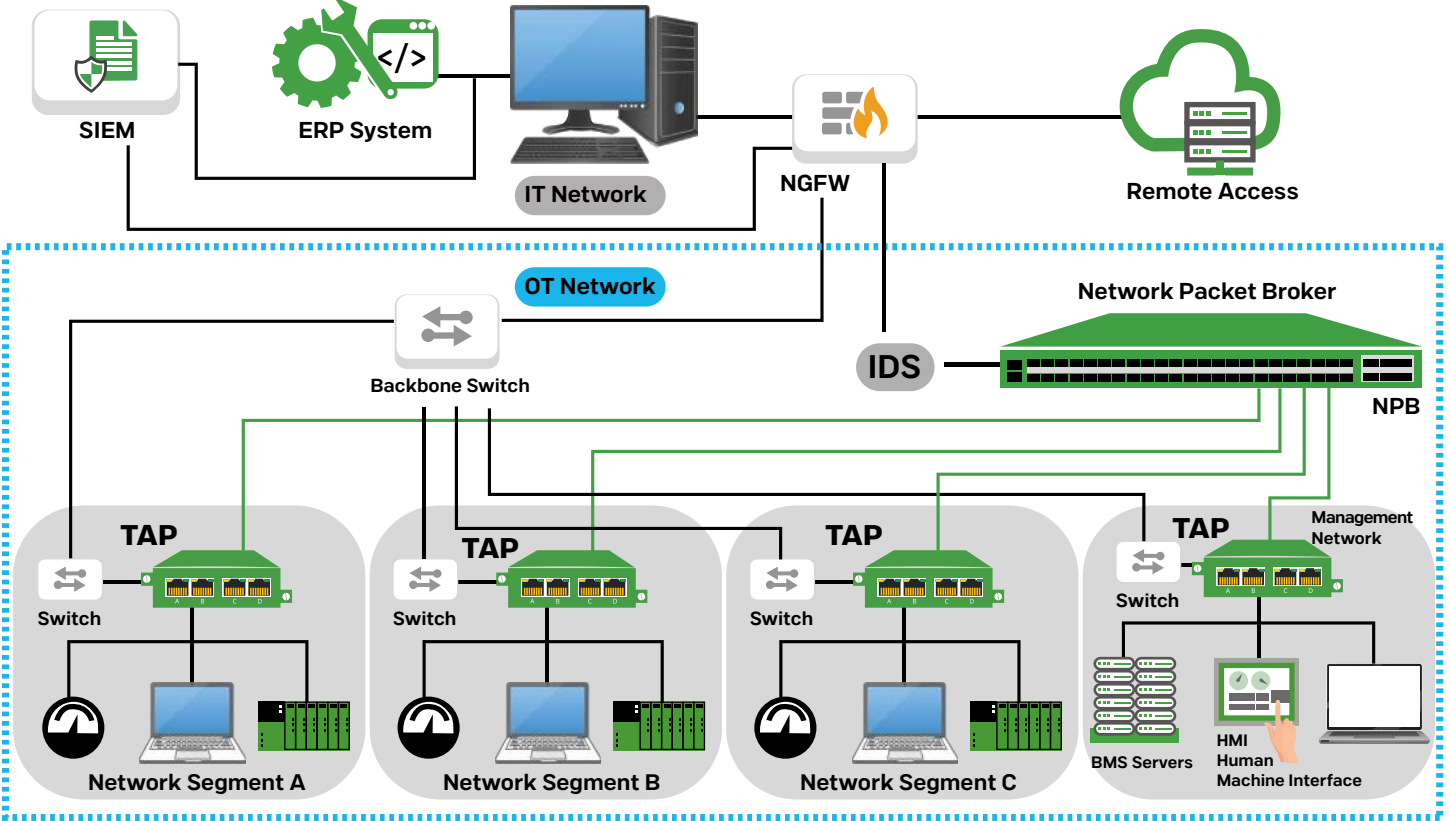

# IACS / OT CYBER SECURITY NETWORK VISIBILITY

**Non-Intrusive  
Packet Mirroring Solution**

**100% Secure and Complete  
Package Visibility-Passive Monitoring**

**CANNOT BE HACKED**

**TAP LINKS - To get between IT&OT and the switch it is connected to**

**SPAN Port or Port-Monitoring that can be obtained from Switches in the IT&OT Environment**

**TAP LINKS - With IT&OT Device to get between the switch it is connected to**

**SPAN Port or Port-Monitoring Available from Switches with IT&OT**

**TAP LINKS - with IT&OT to get between the switch it is connected to**

# CONTINUOUS MONITORING FOR ICS AND CRITICAL INFRASTRUCTURES

Managing Your IT&OT Network, Iot Devices And Growing Attack Surface

“Commissioning of Garland Technology,  
It provides the necessary visibility and security for your organization”