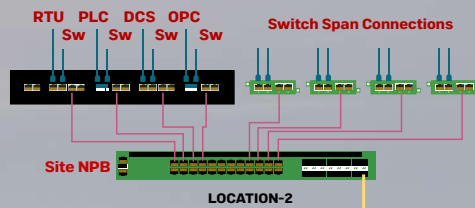

# 360° Visibility

Garland TAPs and Network Packet Brokers Increase the Effectiveness of Security & Monitoring Tools and Reduce Overall Risk.

# IACS / OT CYBER SECURITY NETWORK VISIBILITY

**Non-Intrusive  
Packet Mirroring Solution**

**100% Secure and Complete  
Package Visibility-Passive Monitoring**

**CANNOT BE HACKED**

**TAP LINKS - To get between IT&OT and the switch it is connected to**

**SPAN Port or Port-Monitoring that can be obtained from Switches in the IT&OT Environment**

**TAP LINKS - With IT&OT Device to get between the switch it is connected to**

**SPAN Port or Port-Monitoring Available from Switches with IT&OT**

**TAP LINKS - with IT&OT to get between the switch it is connected to**