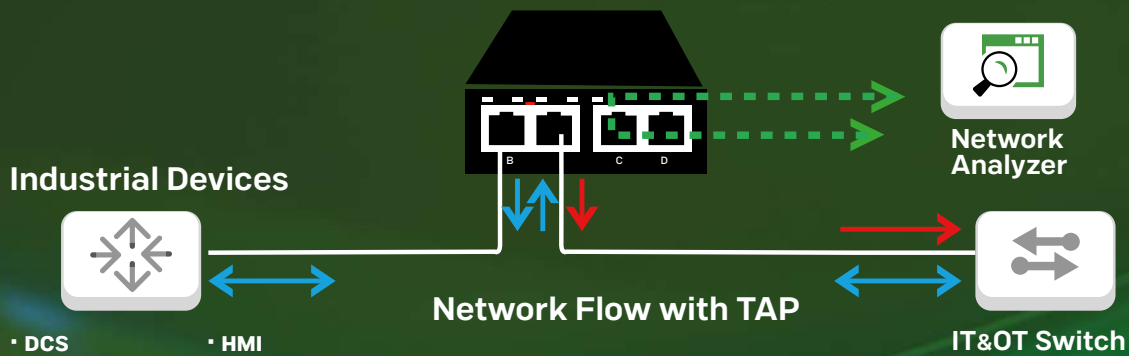

# 360° Visibility

Garland TAPs and Network Packet Brokers Increase the Effectiveness of Security & Monitoring Tools and Reduce Overall Risk.

# IACS / OT CYBER SECURITY NETWORK VISIBILITY

**Non-Intrusive  
Packet Mirroring Solution**

**100% Secure and Complete  
Package Visibility-Passive Monitoring**

**CANNOT BE HACKED**

**TAP LINKS - To get between IT&OT and the switch it is connected to**

**SPAN Port or Port-Monitoring that can be obtained from Switches in the IT&OT Environment**

**TAP LINKS - With IT&OT Device to get between the switch it is connected to**

**SPAN Port or Port-Monitoring Available from Switches with IT&OT**

**TAP LINKS - with IT&OT to get between the switch it is connected to**