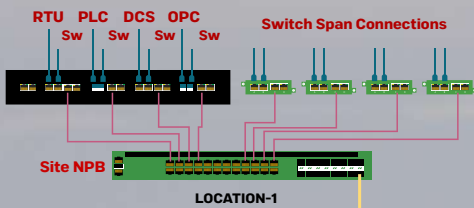

# 360° Visibility

Garland TAPs and Network Packet Brokers Increase the Effectiveness of Security & Monitoring Tools and Reduce Overall Risk.

# IACS / OT CYBER SECURITY NETWORK VISIBILITY

**Non-Intrusive  
Packet Mirroring Solution**

**100% Secure and Complete  
Package Visibility-Passive Monitoring**

**CANNOT BE HACKED**

**TAP LINKS - To get between IT&OT and the switch it is connected to**

**SPAN Port or Port-Monitoring that can be obtained from Switches in the IT&OT Environment**

**TAP LINKS - With IT&OT Device to get between the switch it is connected to**

**SPAN Port or Port-Monitoring Available from Switches with IT&OT**

**TAP LINKS - with IT&OT to get between the switch it is connected to**