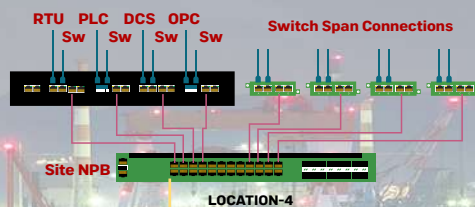

# 360° Visibility

Garland TAPs and Network Packet Brokers Increase the Effectiveness of Security & Monitoring Tools and Reduce Overall Risk.

# IACS / OT CYBER SECURITY NETWORK VISIBILITY

**Non-Intrusive  
Packet Mirroring Solution**

**100% Secure and Complete  
Package Visibility-Passive Monitoring**

**CANNOT BE HACKED**

**TAP LINKS - To get between IT&OT and the switch it is connected to**

**SPAN Port or Port-Monitoring that can be obtained from Switches in the IT&OT Environment**

**TAP LINKS - With IT&OT Device to get between the switch it is connected to**

**SPAN Port or Port-Monitoring Available from Switches with IT&OT**

**TAP LINKS - with IT&OT to get between the switch it is connected to**