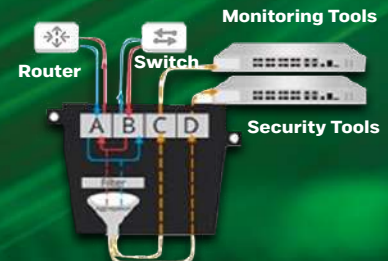

# 360° Visibility

Garland TAPs and Network Packet Brokers Increase the Effectiveness of Security & Monitoring Tools and Reduce Overall Risk.

# IACS / OT CYBER SECURITY NETWORK VISIBILITY

**Non-Intrusive  
Packet Mirroring Solution**

**100% Secure and Complete  
Package Visibility-Passive Monitoring**

**CANNOT BE HACKED**

**TAP LINKS - To get between IT&OT and the switch it is connected to**

**SPAN Port or Port-Monitoring that can be obtained from Switches in the IT&OT Environment**

**TAP LINKS - With IT&OT Device to get between the switch it is connected to**

**SPAN Port or Port-Monitoring Available from Switches with IT&OT**

**TAP LINKS - with IT&OT to get between the switch it is connected to**