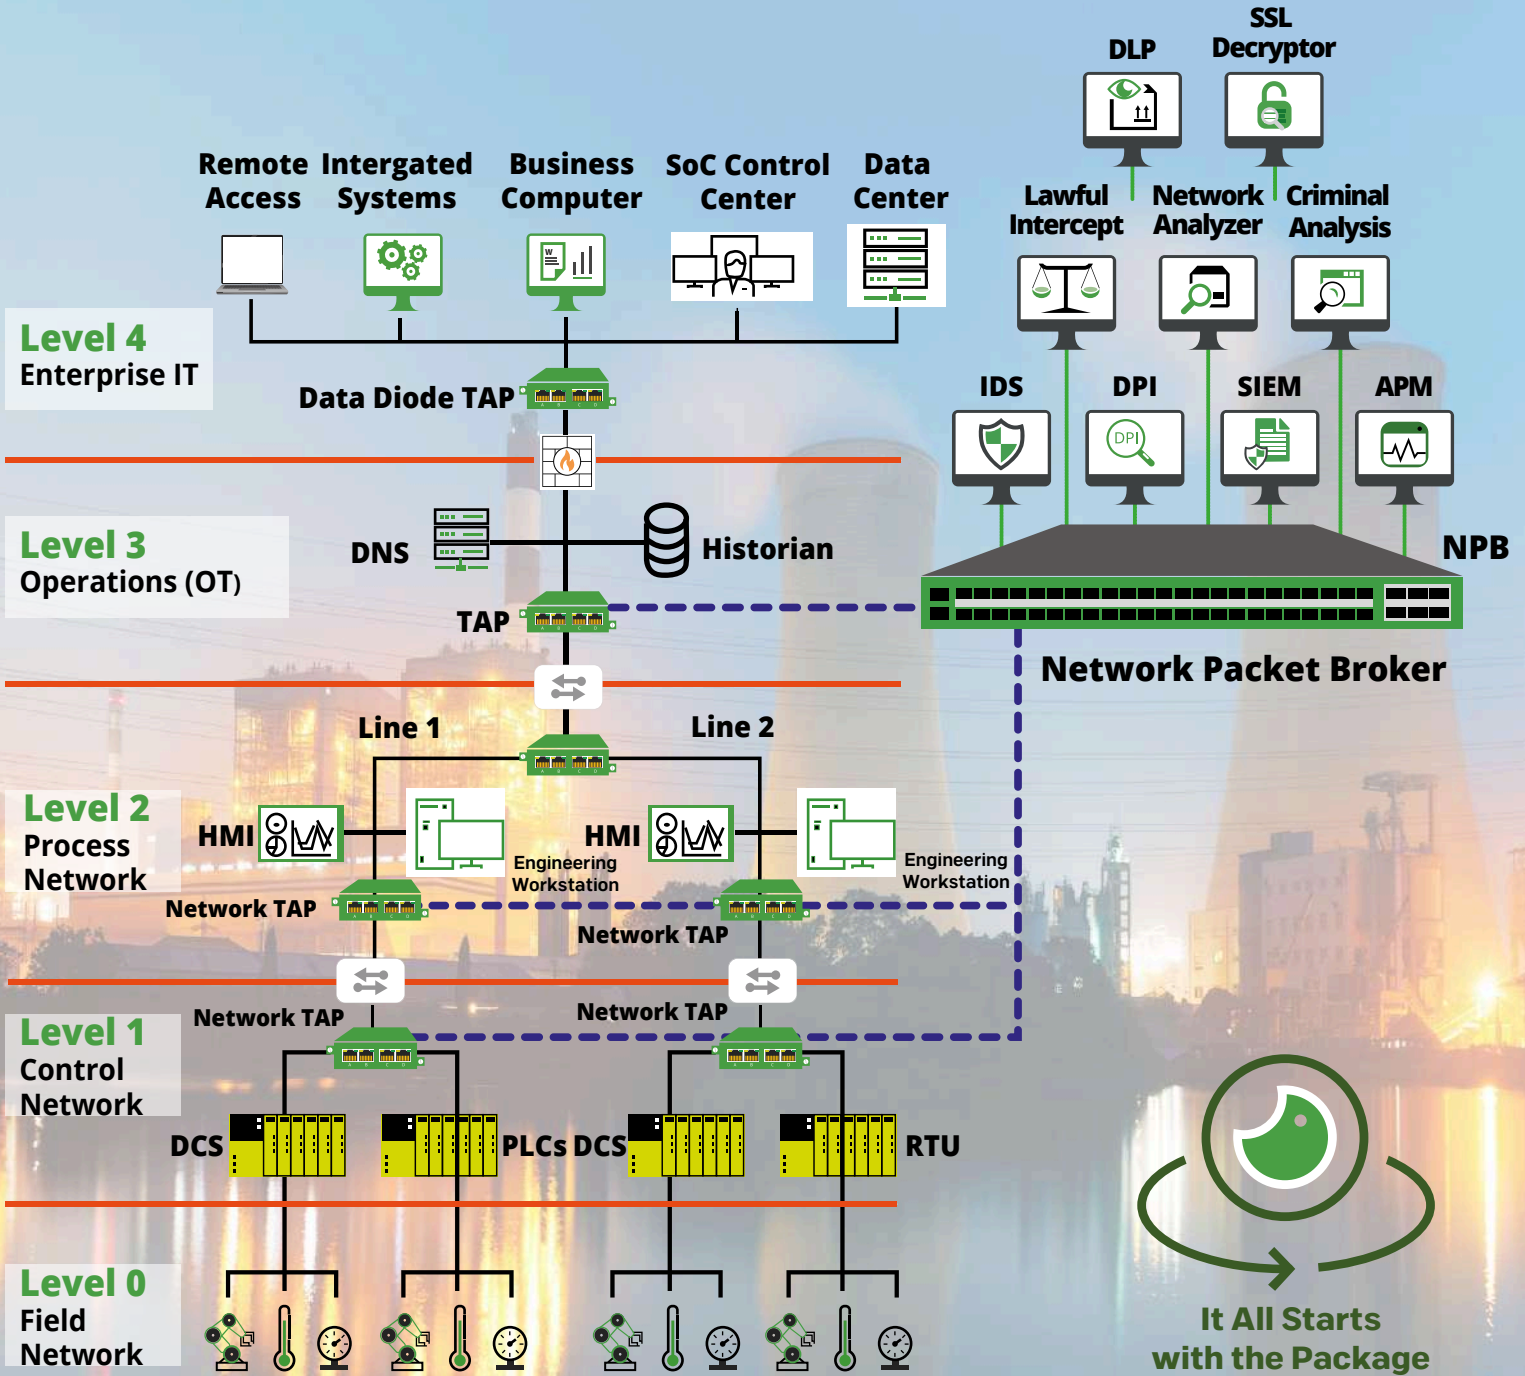

**NEW GENERATION IACS/OT&IT**  
**CYBER SECURITY**  
**INTELLIGENCE NETWORK**

## Next Generation IT & OT Cyber Security Intelligence Network

It All Starts with the Package

# 360° Visibility

Garland TAPs and Network Packet Brokers Increase the Effectiveness of Security & Monitoring Tools and Reduce Overall Risk.

**SPAN Port or Port-Monitoring that can be obtained from Switches in the IT&OT Environment**

**TAP LINKS - With IT&OT Device to get between the switch it is connected to**

**SPAN Port or Port-Monitoring Available from Switches with IT&OT**