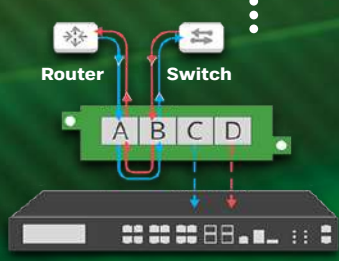

# 360° Visibility

Garland TAPs and Network Packet Brokers Increase the Effectiveness of Security & Monitoring Tools and Reduce Overall Risk.

# IACS / OT CYBER SECURITY NETWORK VISIBILITY

**Non-Intrusive  
Packet Mirroring Solution**

**100% Secure and Complete  
Package Visibility-Passive Monitoring**

**CANNOT BE HACKED**

**TAP LINKS - To get between IT&OT and the switch it is connected to**

**SPAN Port or Port-Monitoring that can be obtained from Switches in the IT&OT Environment**

**TAP LINKS - With IT&OT Device to get between the switch it is connected to**

**SPAN Port or Port-Monitoring Available from Switches with IT&OT**

**TAP LINKS - with IT&OT to get between the switch it is connected to**