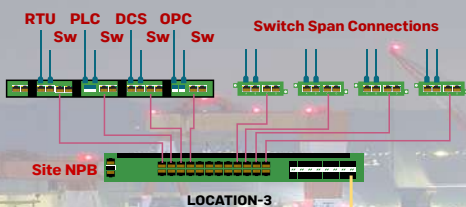

# 360° Visibility

Garland TAPs and Network Packet Brokers Increase the Effectiveness of Security & Monitoring Tools and Reduce Overall Risk.

# IACS / OT CYBER SECURITY NETWORK VISIBILITY

**Non-Intrusive  
Packet Mirroring Solution**

**100% Secure and Complete  
Package Visibility-Passive Monitoring**

**CANNOT BE HACKED**

**TAP LINKS - To get between IT&OT and the switch it is connected to**

**SPAN Port or Port-Monitoring that can be obtained from Switches in the IT&OT Environment**

**TAP LINKS - With IT&OT Device to get between the switch it is connected to**

**SPAN Port or Port-Monitoring Available from Switches with IT&OT**

**TAP LINKS - with IT&OT to get between the switch it is connected to**