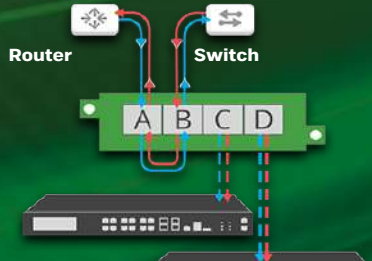

# 360° Visibility

Garland TAPs and Network Packet Brokers Increase the Effectiveness of Security & Monitoring Tools and Reduce Overall Risk.

# IACS / OT CYBER SECURITY NETWORK VISIBILITY

**Non-Intrusive  
Packet Mirroring Solution**

**100% Secure and Complete  
Package Visibility-Passive Monitoring**

**CANNOT BE HACKED**

**TAP LINKS - To get between IT&OT and the switch it is connected to**

**SPAN Port or Port-Monitoring that can be obtained from Switches in the IT&OT Environment**

**TAP LINKS - With IT&OT Device to get between the switch it is connected to**

**SPAN Port or Port-Monitoring Available from Switches with IT&OT**

**TAP LINKS - with IT&OT to get between the switch it is connected to**