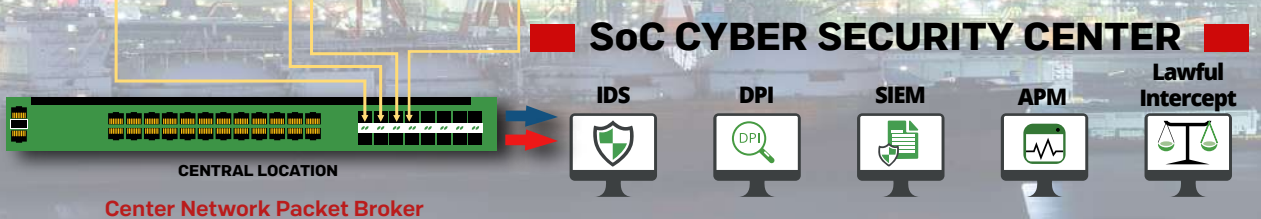

# 360° Visibility

Garland TAPs and Network Packet Brokers Increase the Effectiveness of Security & Monitoring Tools and Reduce Overall Risk.

# IACS / OT CYBER SECURITY NETWORK VISIBILITY

**Non-Intrusive  
Packet Mirroring Solution**

**100% Secure and Complete  
Package Visibility-Passive Monitoring**

**CANNOT BE HACKED**

**TAP LINKS - To get between IT&OT and the switch it is connected to**

**SPAN Port or Port-Monitoring that can be obtained from Switches in the IT&OT Environment**

**TAP LINKS - With IT&OT Device to get between the switch it is connected to**

**SPAN Port or Port-Monitoring Available from Switches with IT&OT**

**TAP LINKS - with IT&OT to get between the switch it is connected to**