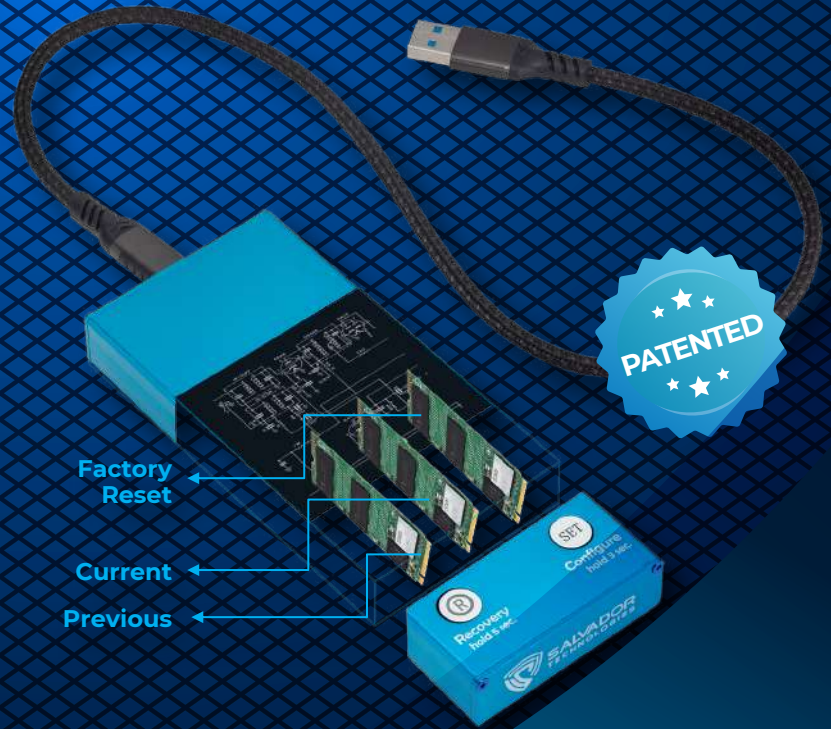

SALVADOR
TECHNOLOGIES

OTD BİLİŞİM

GLOBAL VAD