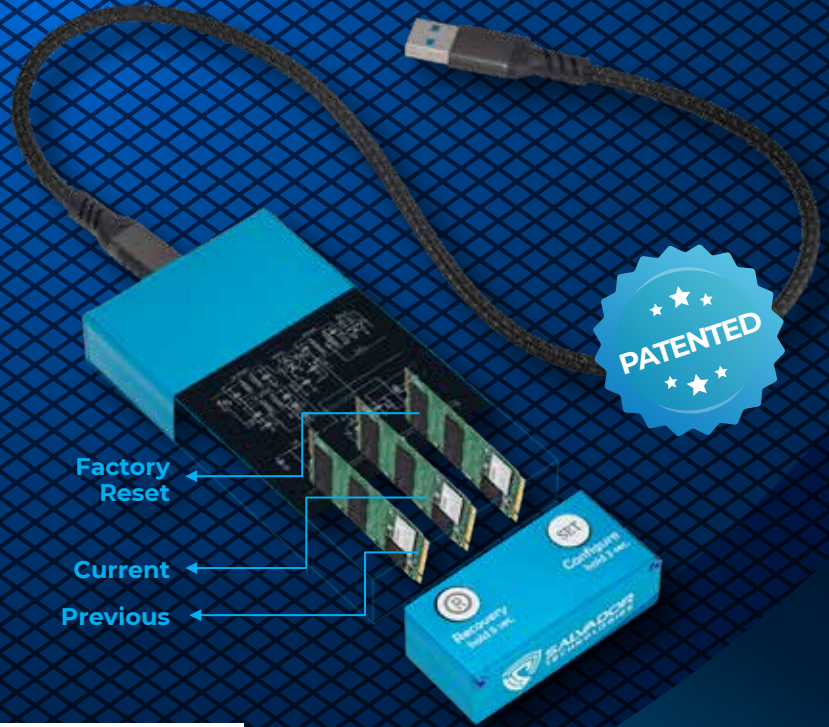

“Your Time and Production Loss Will Be Reduced”

It is important to be able to safely back up the data of your critical devices in automation and return quickly.

“CRU-Operational Continuity and Rapid Recovery Unit”

The CRU unit ensures your operational continuity so that your line managed with critical Windows-based devices in your business does not stop as a result of hardware failure or cyber attack.

INVISIBLE TO ATTACKER